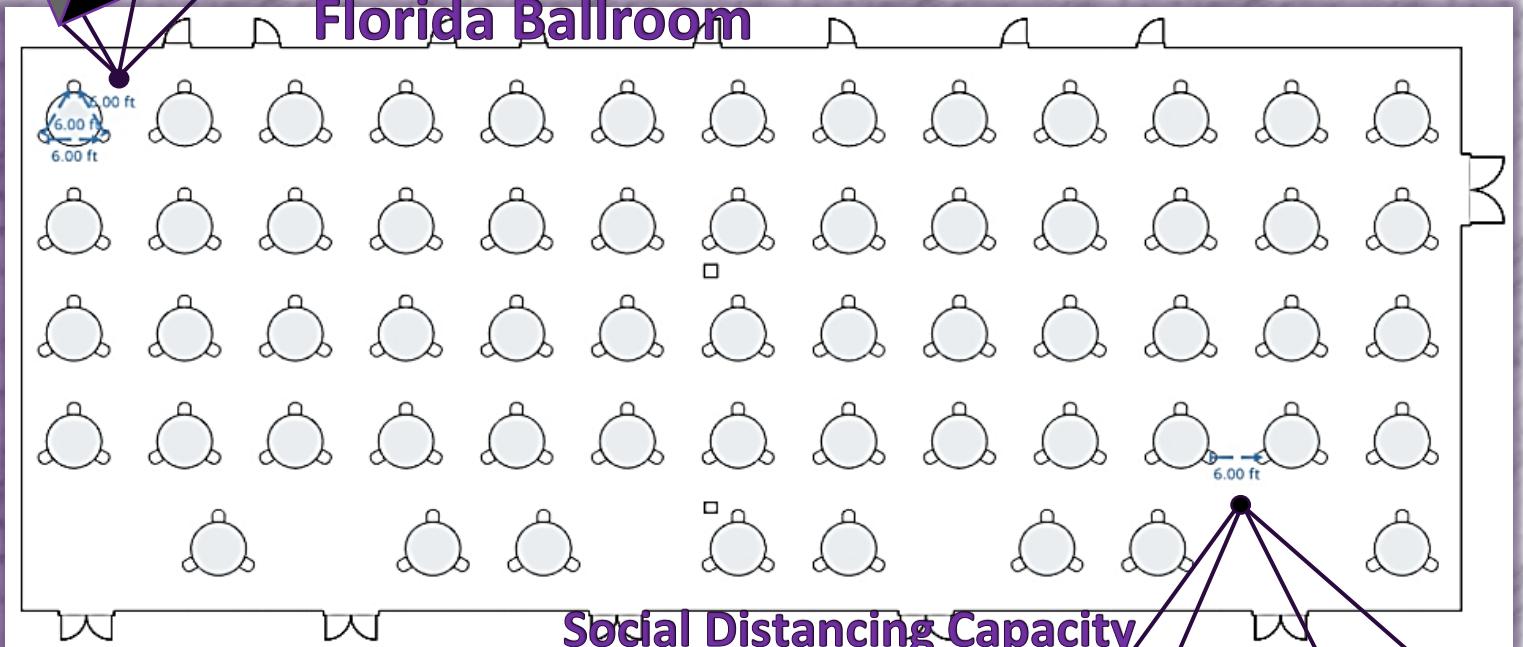

Florida Ballroom

Maximum Capacity

Florida Ballroom

Social Distancing Capacity

6.00 ft

Socially Distant 3-D Renderings