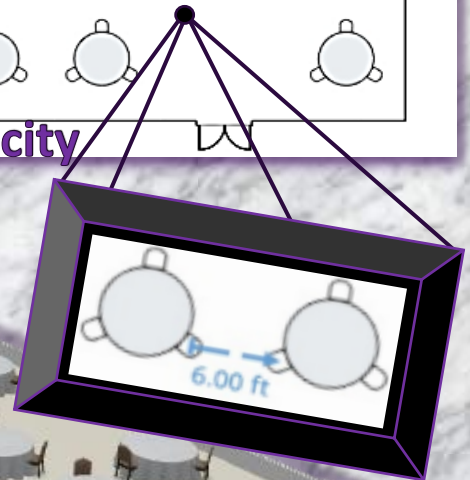

Florida Ballroom

Maximum Capacity

Florida Ballroom

Social Distancing Capacity

6.00 ft

Socially Distant 3-D Renderings