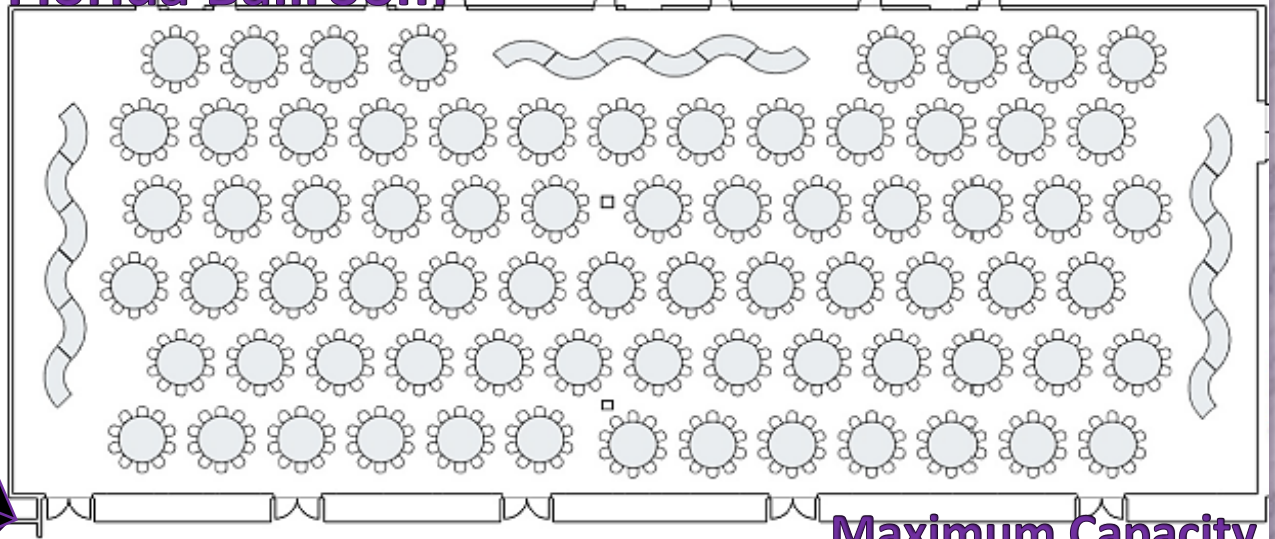

Florida Ballroom

Maximum Capacity

Florida Ballroom

Social Distancing Capacity

6.00 ft

Socially Distant 3-D Renderings